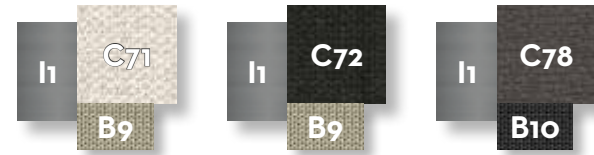

SOFA LOUNGE DX / CODE: GEOLONDX

Width 90 | Depth 170 | Height 65 | H. seat 39 | H. cushion 30

SOFA LOUNGE SX / CODE: GEOLONSX

Width 90 | Depth 170 | Height 65 | H. seat 39 | H. cushion 30

SOFA LOUNGE XL DX / CODE: GEOXLDX

Width 123 | Depth 143 | Height 65 | H. seat 39 | H. cushion 30

SOFA LOUNGE XL SX / CODE: GEOXLSX

Width 123 | Depth 143 | Height 65 | H. seat 39 | H. cushion 30

DAYBED / CODE: GEOBED

Width 146 | Depth 143 | Height 65 | H. seat 39 | H. cushion 30

LIVING ARMCHAIR / CODE: GEOPL

Width 86 | Depth 86 | Height 65 | H. seat 39 | H. cushion 15

LOUNGE FOLDING ARMCHAIR / CODE: GEOPLON

Width 65 | Depth 70 | Height 74 | H. seat 39 | H. cushion 3

COFFEE TABLE D60 / CODE: GEOTCD60

Width 60 | Depth 60 | Height 40

COFFEE TABLE 60X60 / CODE: GEOTC6060

Width 60 | Depth 60 | Height 40

COFFEE TABLE 80X80 / CODE: GEOTC8080

Width 80 | Depth 80 | Height 35

COFFEE TABLE 110X60 / CODE: GEOTC60110

Width 110 | Depth 60 | Height 35

SIDE TABLE 40X90 / CODE: GEOTL90

Width 40 | Depth 90 | Height 40