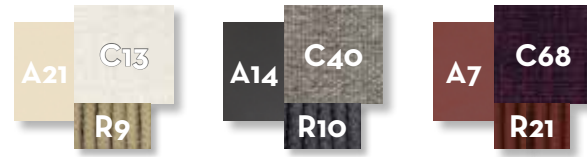

SOFA OBLIQUE DX / CODE: SCADIVBLDX

Width	Depth	Height	H. seat	H. cushion
155	101	73	39	31

SOFA OBLIQUE SX / CODE: SCADIVBLSX

Width	Depth	Height	H. seat	H. cushion
155	101	73	39	31

SOFA DROP DX/ CODE: SCADIVGDX