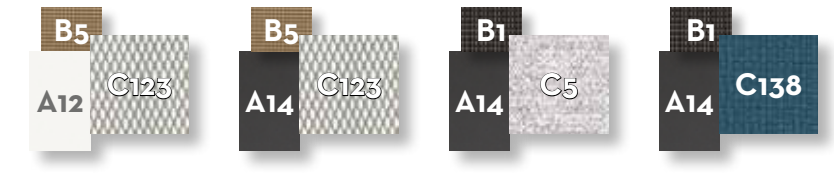

SOFA LOUNGE XL SX / CODE: SALXLSX

Width	Depth	Height	H. armrest	H. seat	H. cushion
147	160	85	52	38	20

BENCH / CODE: SALBEN

Width	Depth	Height	H. seat	H. cushion
187	95	42	38	20

ARMREST FOR BENCH / CODE: SALBENARM