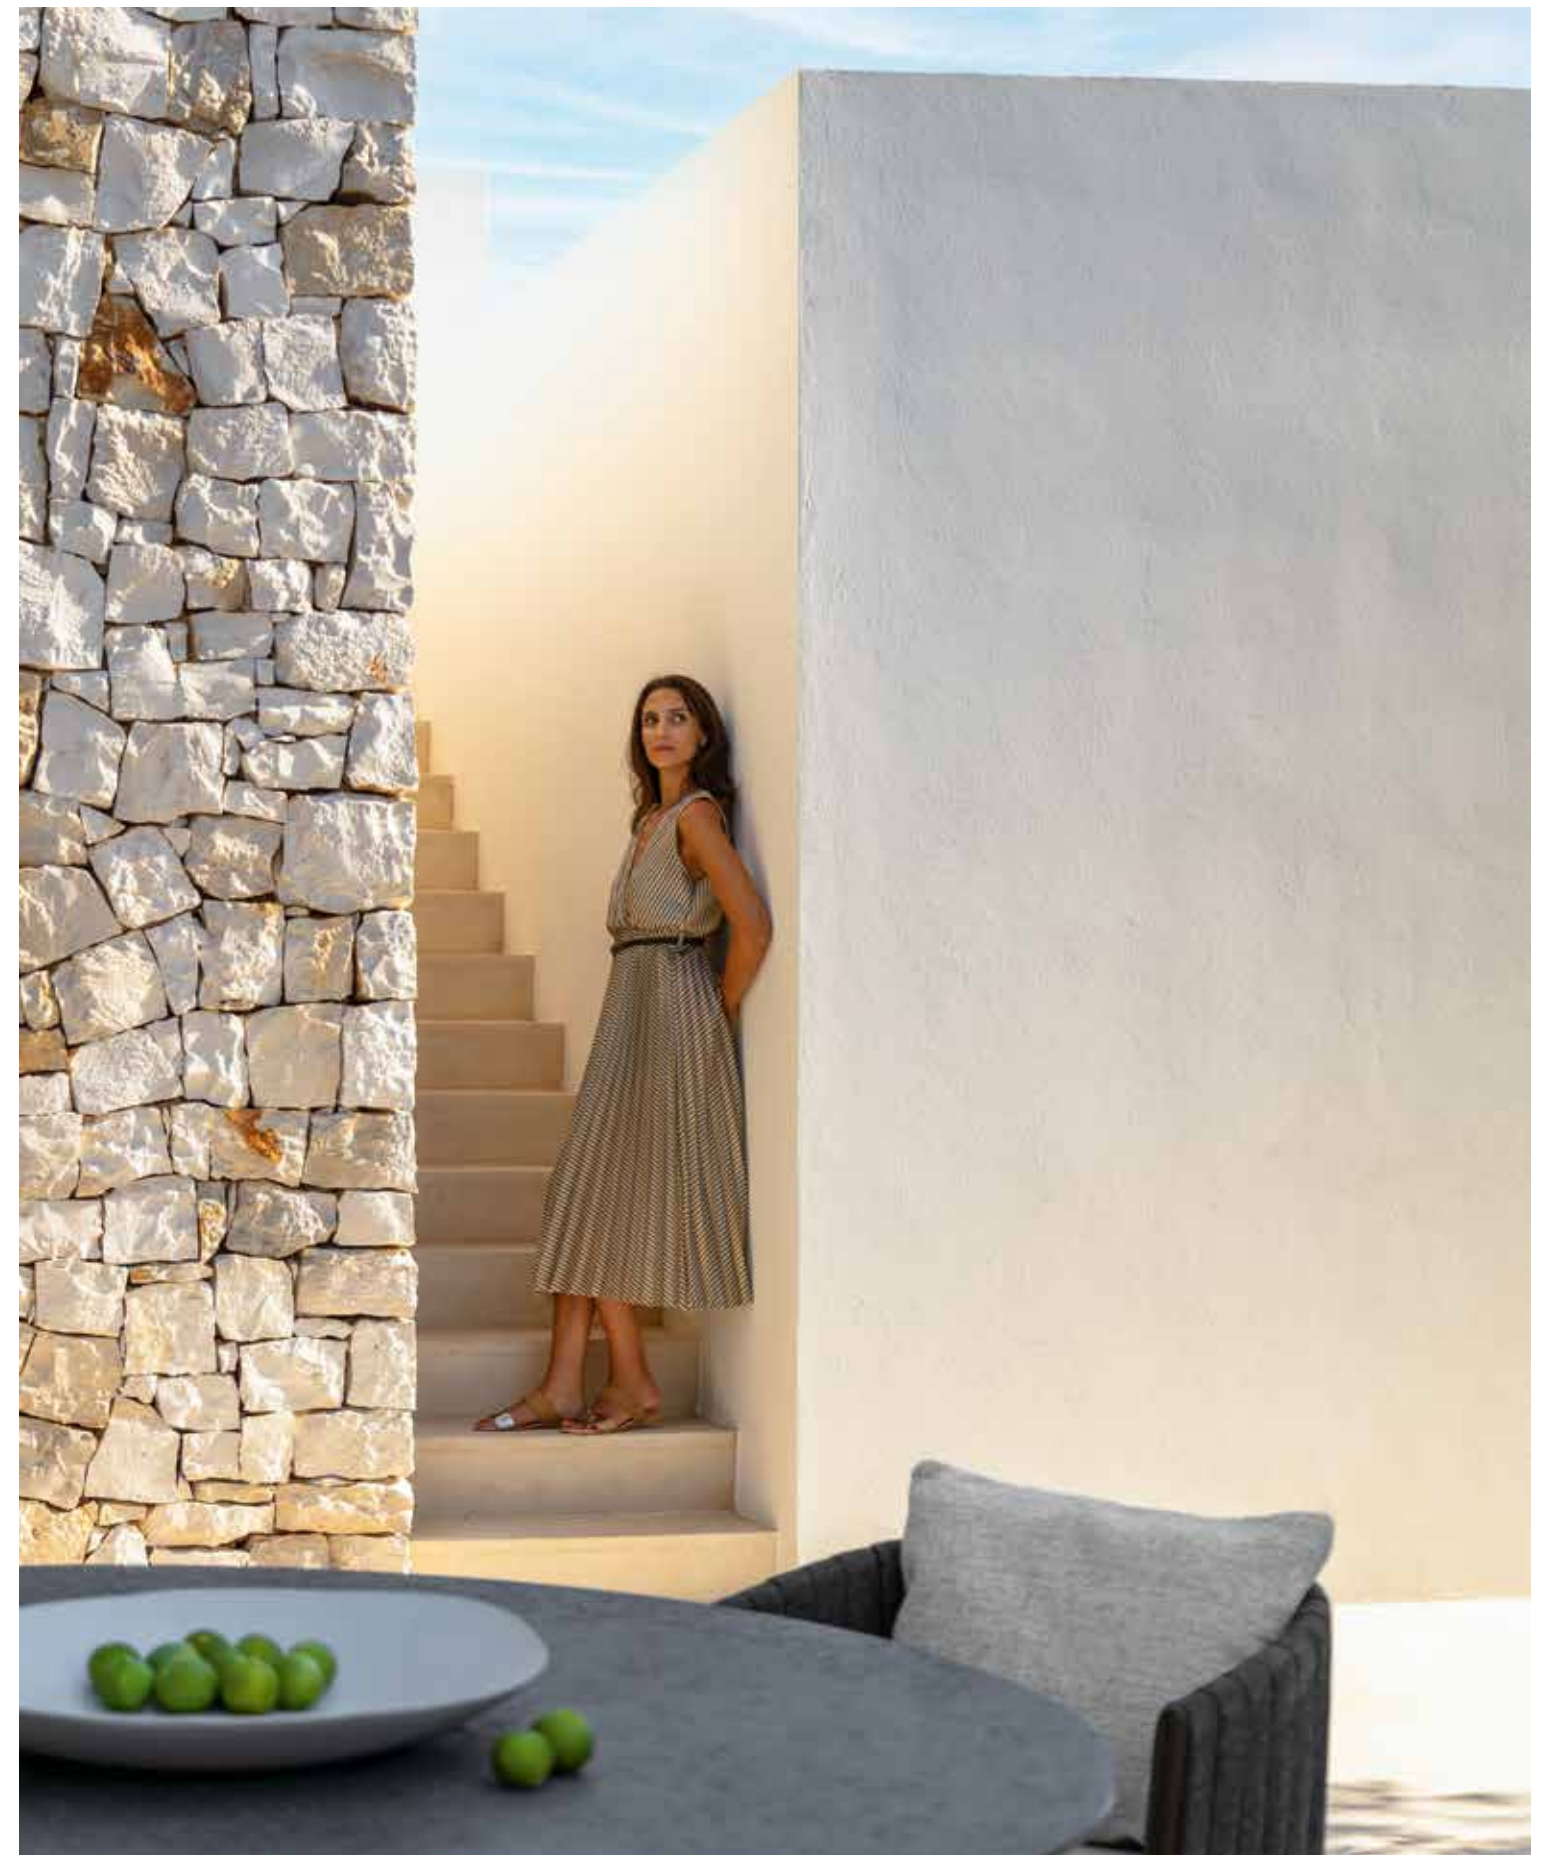

The Salinas collection draws inspiration from the homonymous natural region in Ibiza. Through this project, Ludovica + Roberto Palomba bring the typical refinement of the indoor world into the outdoor world, shortening the distance between the two environments, bringing them into continuity. The collection consists of sofas and armchairs in which the textile component is predominant. The padded belt and the precious metal details visible in the ends of the backrests create an elegant and timeless charm.