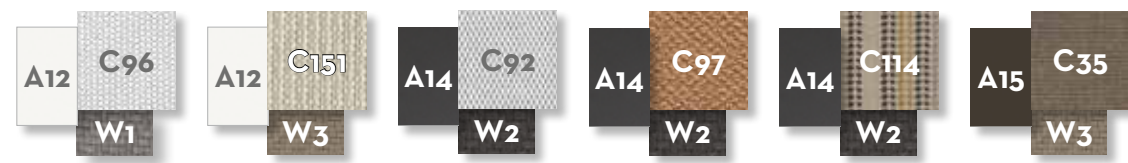

KG 28,0 | unit 1 0.65 mc | ☁️ | 🔧 | 🛠️

LOUNGE ARMCHAIR / CODE: LEAPLON

Width 64 | Depth 66 | Height 73 | H. seat 43 | H. cushion 6

KG 11,0 | unit 1 0.35 mc | ☁️ | 🔧 | 🛠️

COFFEE TABLE 50X80 / CODE: LEATC5080