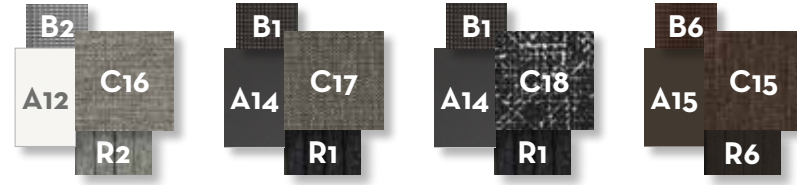

SOFA / CODE: COTDIV

Width	Depth	Height	H. armrest	H. seat	H. cushion
150	87	89	57	46	7