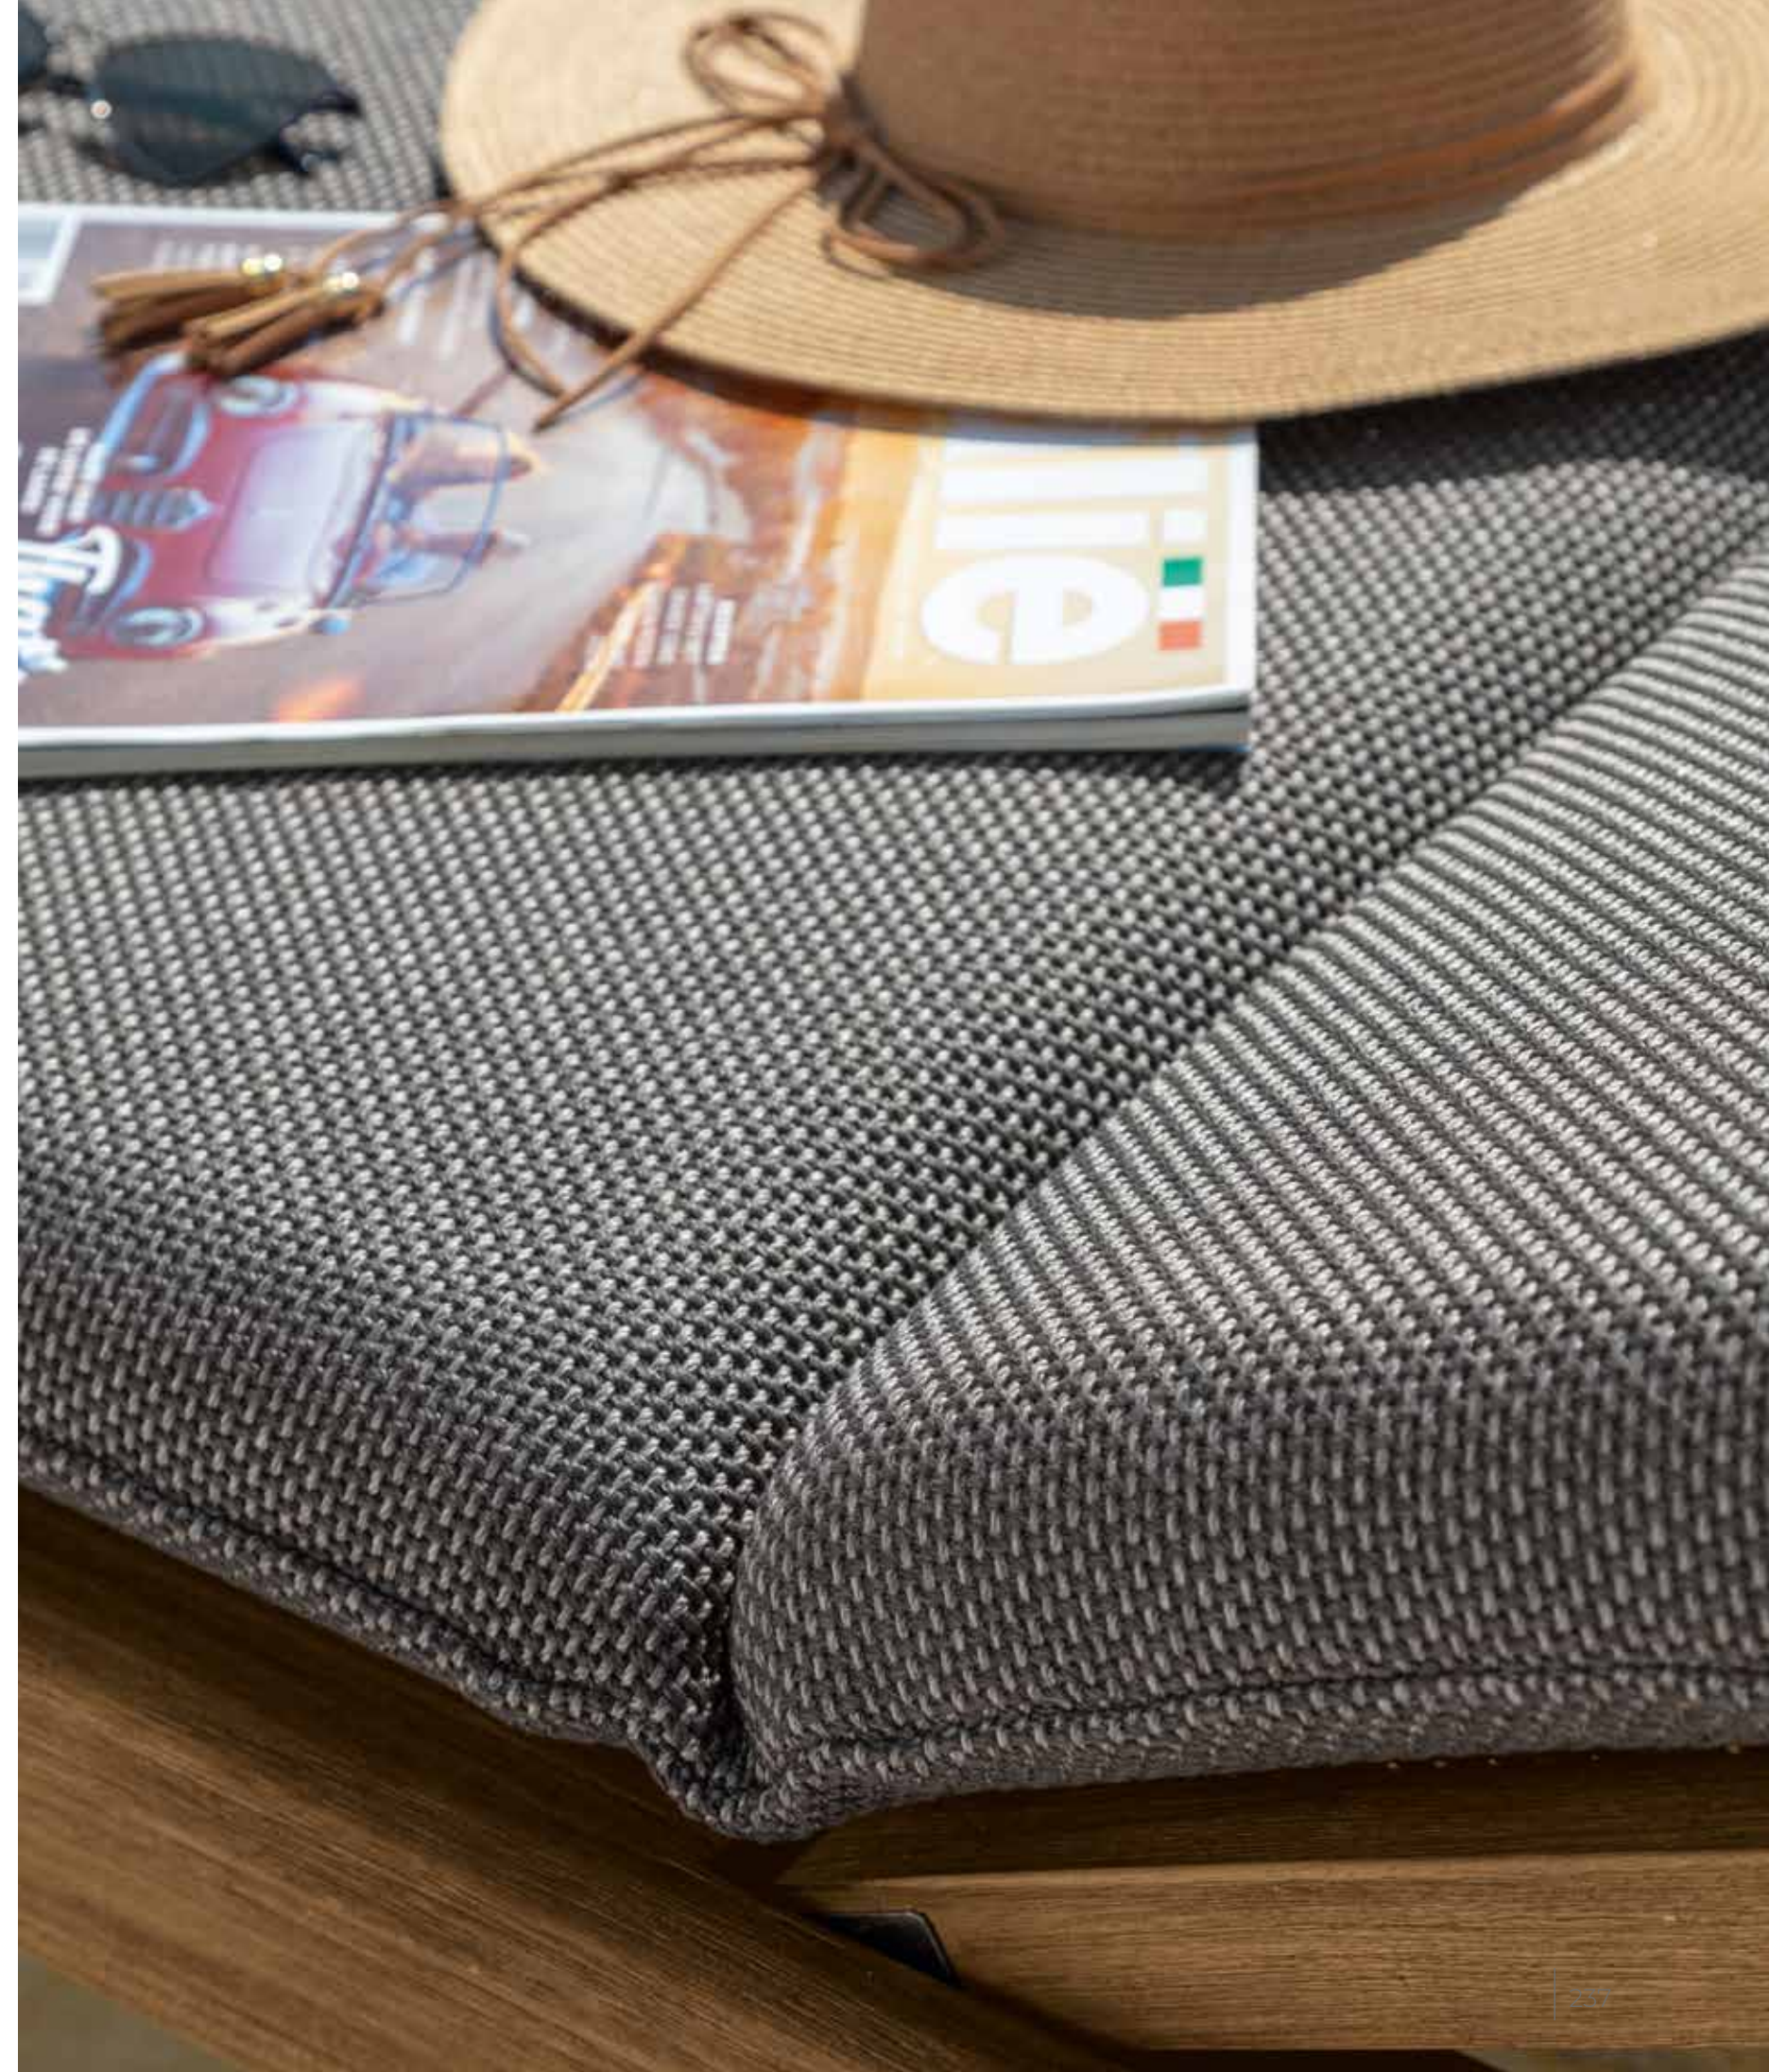

Cruisecollection // Teak

armchair & dining table
smoke teak frame
dark grey colour rope
cushions in slate grey colour
top in gres elegant black colour

Cruisecollection
// Teak

sunbed
smoke teak frame
cushions in slate grey colour