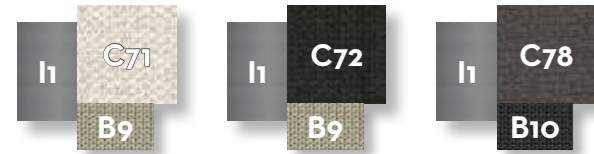

SOFA LOUNGE DX / CODE: GEOLONDX

Width 90 | Depth 170 | Height 65 | H. seat 39 | H. cushion 30

SOFA LOUNGE SX / CODE: GEOLONSX

Width 90 | Depth 170 | Height 65 | H. seat 39 | H. cushion 30

SOFA LOUNGE XL DX / CODE: GEOXLDX

Width 123 | Depth 143 | Height 65 | H. seat 39 | H. cushion 30

SOFA LOUNGE XL SX / CODE: GEOXLSX

Width 123 | Depth 143 | Height 65 | H. seat 39 | H. cushion 30

DAYBED / CODE: GEOBED

Width 146 | Depth 143 | Height 65 | H. seat 39 | H. cushion 30

LIVING ARMCHAIR / CODE: GEOPL

Width 86 | Depth 86 | Height 65 | H. seat 39 | H. cushion 15

LOUNGE FOLDING ARMCHAIR / CODE: GEOPLON

Width 65 | Depth 70 | Height 74 | H. seat 39 | H. cushion 3

COFFEE TABLE D60 / CODE: GEOTCD60

Width 60 | Depth 60 | Height 40

COFFEE TABLE 60X60 / CODE: GEOTC6060

Width 60 | Depth 60 | Height 40

COFFEE TABLE 80X80 / CODE: GEOTC8080

Width 80 | Depth 80 | Height 35

COFFEE TABLE 110X60 / CODE: GEOTC60110

Width 110 | Depth 60 | Height 35

SIDE TABLE 40X90 / CODE: GEOTL90

Width 40 | Depth 90 | Height 40