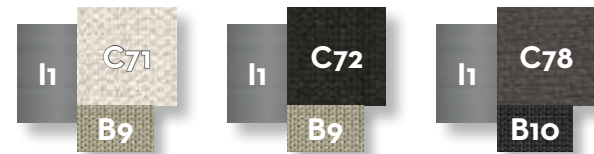

SOFA LOUNGE DX / CODE: GEOLONDX

Width 90 | Depth 170 | Height 65 | H. seat 39 | H. cushion 30

SOFA LOUNGE SX / CODE: GEOLONSX

Width 90 | Depth 170 | Height 65 | H. seat 39 | H. cushion 30

SOFA LOUNGE XL DX / CODE: GEOXLDX

Width 123 | Depth 143 | Height 65 | H. seat 39 | H. cushion 30

SOFA LOUNGE XL SX / CODE: GEOXLSX

Width 123 | Depth 143 | Height 65 | H. seat 39 | H. cushion 30

DAYBED / CODE: GEOBED

Width 146 | Depth 143 | Height 65 | H. seat 39 | H. cushion 30

LIVING ARMCHAIR / CODE: GEOPL

Width 86 | Depth 86 | Height 65 | H. seat 39 | H. cushion 15

LOUNGE FOLDING ARMCHAIR / CODE: GEOPLON

Width 65 | Depth 70 | Height 74 | H. seat 39 | H. cushion 3

COFFEE TABLE D60 / CODE: GEOTCD60

Width 60 | Depth 60 | Height 40

COFFEE TABLE 60X60 / CODE: GEOTC6060

Width 60 | Depth 60 | Height 40

COFFEE TABLE 80X80 / CODE: GEOTC8080

Width 80 | Depth 80 | Height 35

COFFEE TABLE 110X60 / CODE: GEOTC60110

Width 110 | Depth 60 | Height 35

SIDE TABLE 40X90 / CODE: GEOTL90

Width 40 | Depth 90 | Height 40