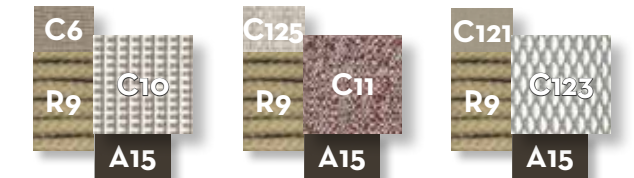

COFFEE TABLE D100 top wood / CODE: CLETC1-L

Width 100 | Depth 100 | Height 30

COFFEE TABLE D75 top wood / CODE: CLETC2-L

Width 75 | Depth 75 | Height 40

COFFEE TABLE D50 top wood / CODE: CLETC3-L

Width 50 | Depth 50 | Height 50