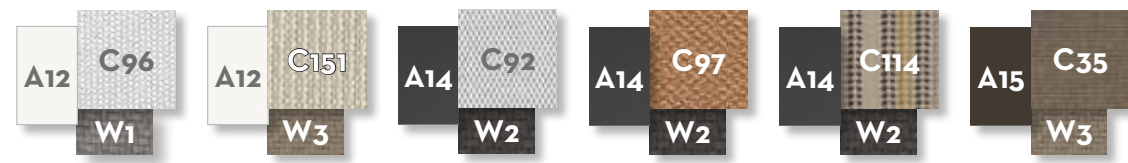

KG 35,0 | unit 1 1.16 mc | ☁️ | 🔧 | 🛠️

SOFA LOUNGE XL DX / CODE: LEAXLDX

Width 132 | Depth 158 | Height 69 | H. armrest 58 | H. seat 41 | H. cushion 17

KG 40,0 | unit 1 1.56 mc | ☁️ | 🔧 | 🛠️

SOFA LOUNGE XL SX / CODE: LEAXLSX