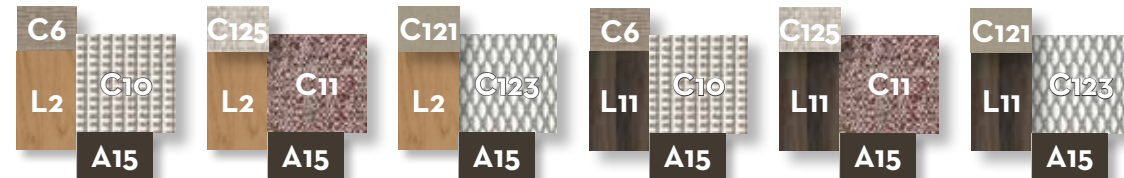

Width 90 | Depth 80 | Height 73 | H. seat 35 | H. cushion 5