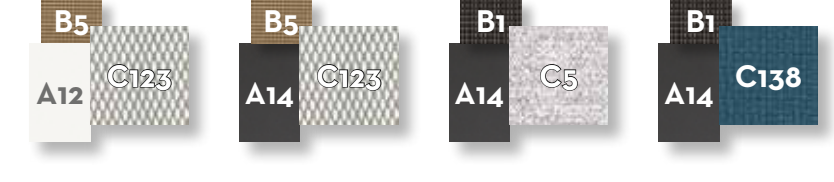

POUF / CODE: SALPUF

Width	Depth	Height	H. cushion
94	94	38	20