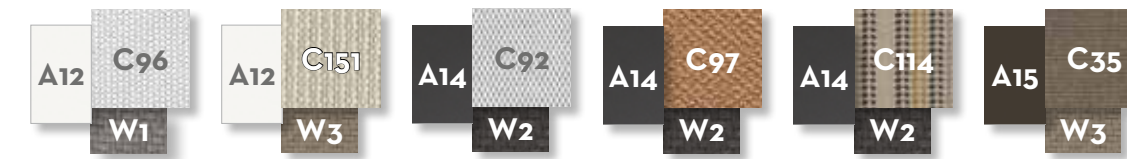

Width	Depth	Height	H. seat	H. cushion
190	86	69	41	17