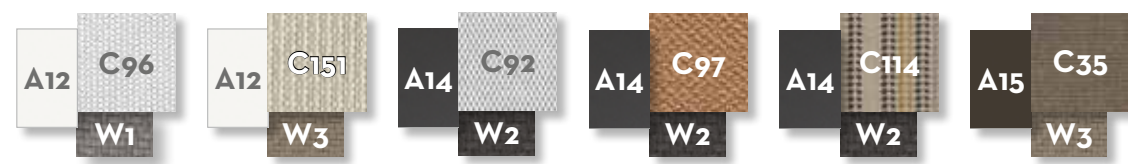

Width 102 | Depth 86 | Height 69 | H. armrest 58 | H. seat 41 | H. cushion 17

KG 28,0 | unit 1 0.65 mc | ☁️ | 🔧 | 🛠️

Width 64 | Depth 66 | Height 73 | H. seat 43 | H. cushion 6

KG 11,0 | unit 1 0.35 mc | ☁️ | 🔧 | 🛠️