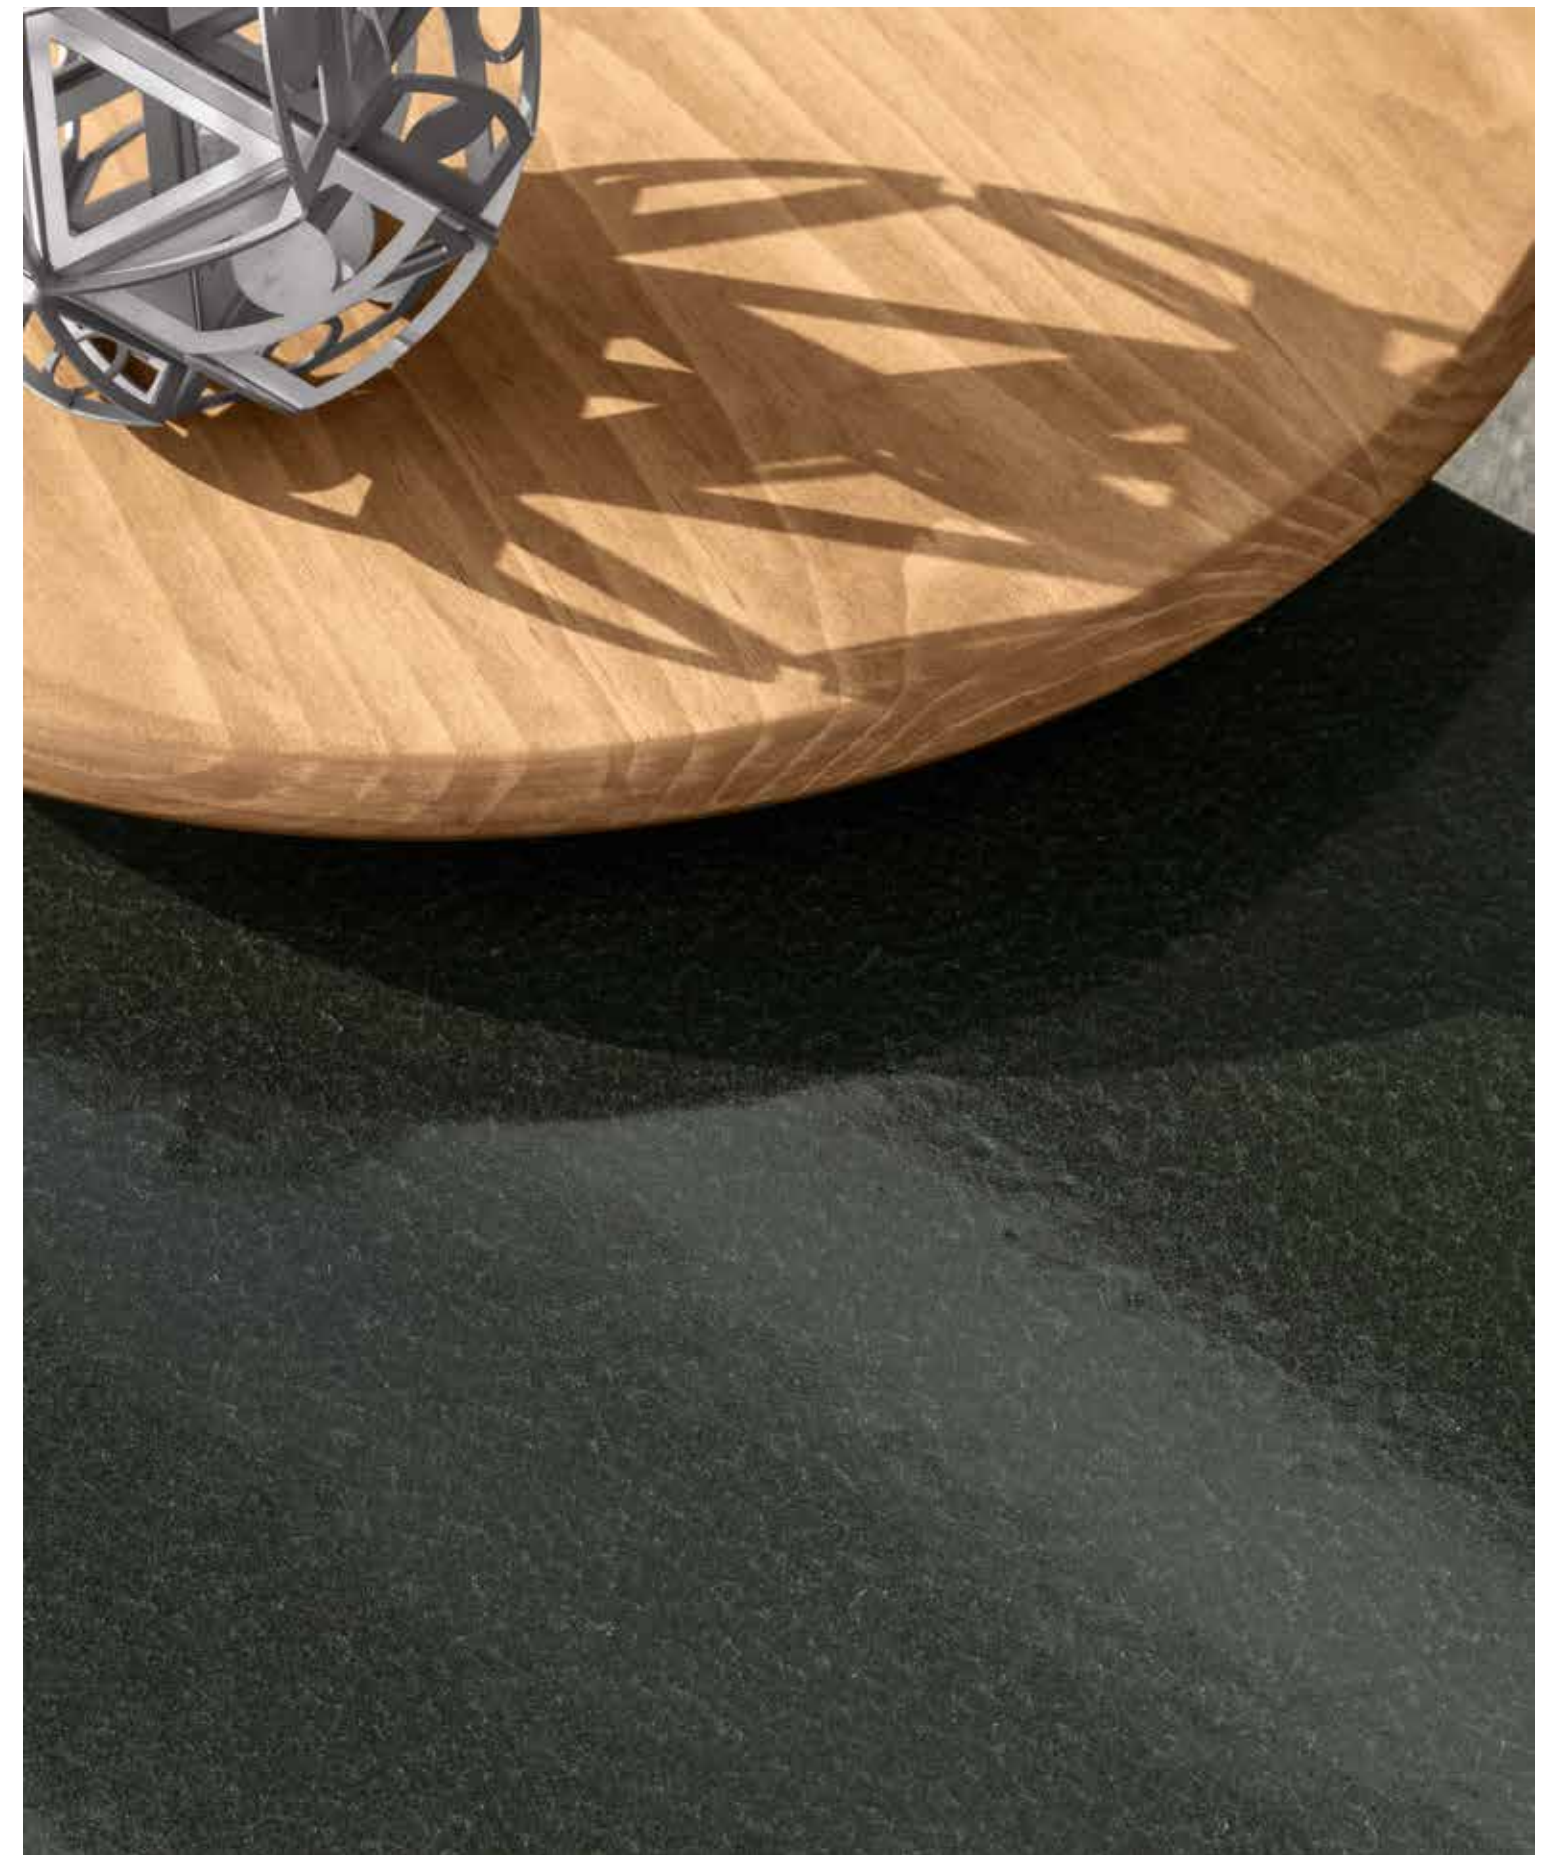

DINING TABLE 250X100 / CODE: GEOTP250

Width 250 | Depth 100 | Height 74

DINING FOLDING CHAIR / CODE: GEOSP

Width 50 | Depth 56 | Height 84 | H. seat 49 | H. cushion 3

SUNBED / CODE: GEOLET

Width 201 | Depth 81 | Height 23 | H. cushion 10