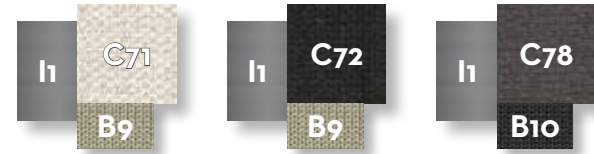

SOFA LOUNGE DX / CODE: GEOLONDX

Width 90 | Depth 170 | Height 65 | H. seat 39 | H. cushion 30

SOFA LOUNGE SX / CODE: GEOLONSX

Width 90 | Depth 170 | Height 65 | H. seat 39 | H. cushion 30

SOFA LOUNGE XL DX / CODE: GEOXLDX

Width 123 | Depth 143 | Height 65 | H. seat 39 | H. cushion 30

SOFA LOUNGE XL SX / CODE: GEOXLSX

Width 123 | Depth 143 | Height 65 | H. seat 39 | H. cushion 30

DAYBED / CODE: GEOBED

Width 146 | Depth 143 | Height 65 | H. seat 39 | H. cushion 30

LIVING ARMCHAIR / CODE: GEOPL

Width 86 | Depth 86 | Height 65 | H. seat 39 | H. cushion 15

LOUNGE FOLDING ARMCHAIR / CODE: GEOPLON

Width 65 | Depth 70 | Height 74 | H. seat 39 | H. cushion 3

COFFEE TABLE D60 / CODE: GEOTCD60

Width 60 | Depth 60 | Height 40

COFFEE TABLE 60X60 / CODE: GEOTC6060

Width 60 | Depth 60 | Height 40

COFFEE TABLE 80X80 / CODE: GEOTC8080

Width 80 | Depth 80 | Height 35

COFFEE TABLE 110X60 / CODE: GEOTC60110

Width 110 | Depth 60 | Height 35

SIDE TABLE 40X90 / CODE: GEOTL90

Width 40 | Depth 90 | Height 40