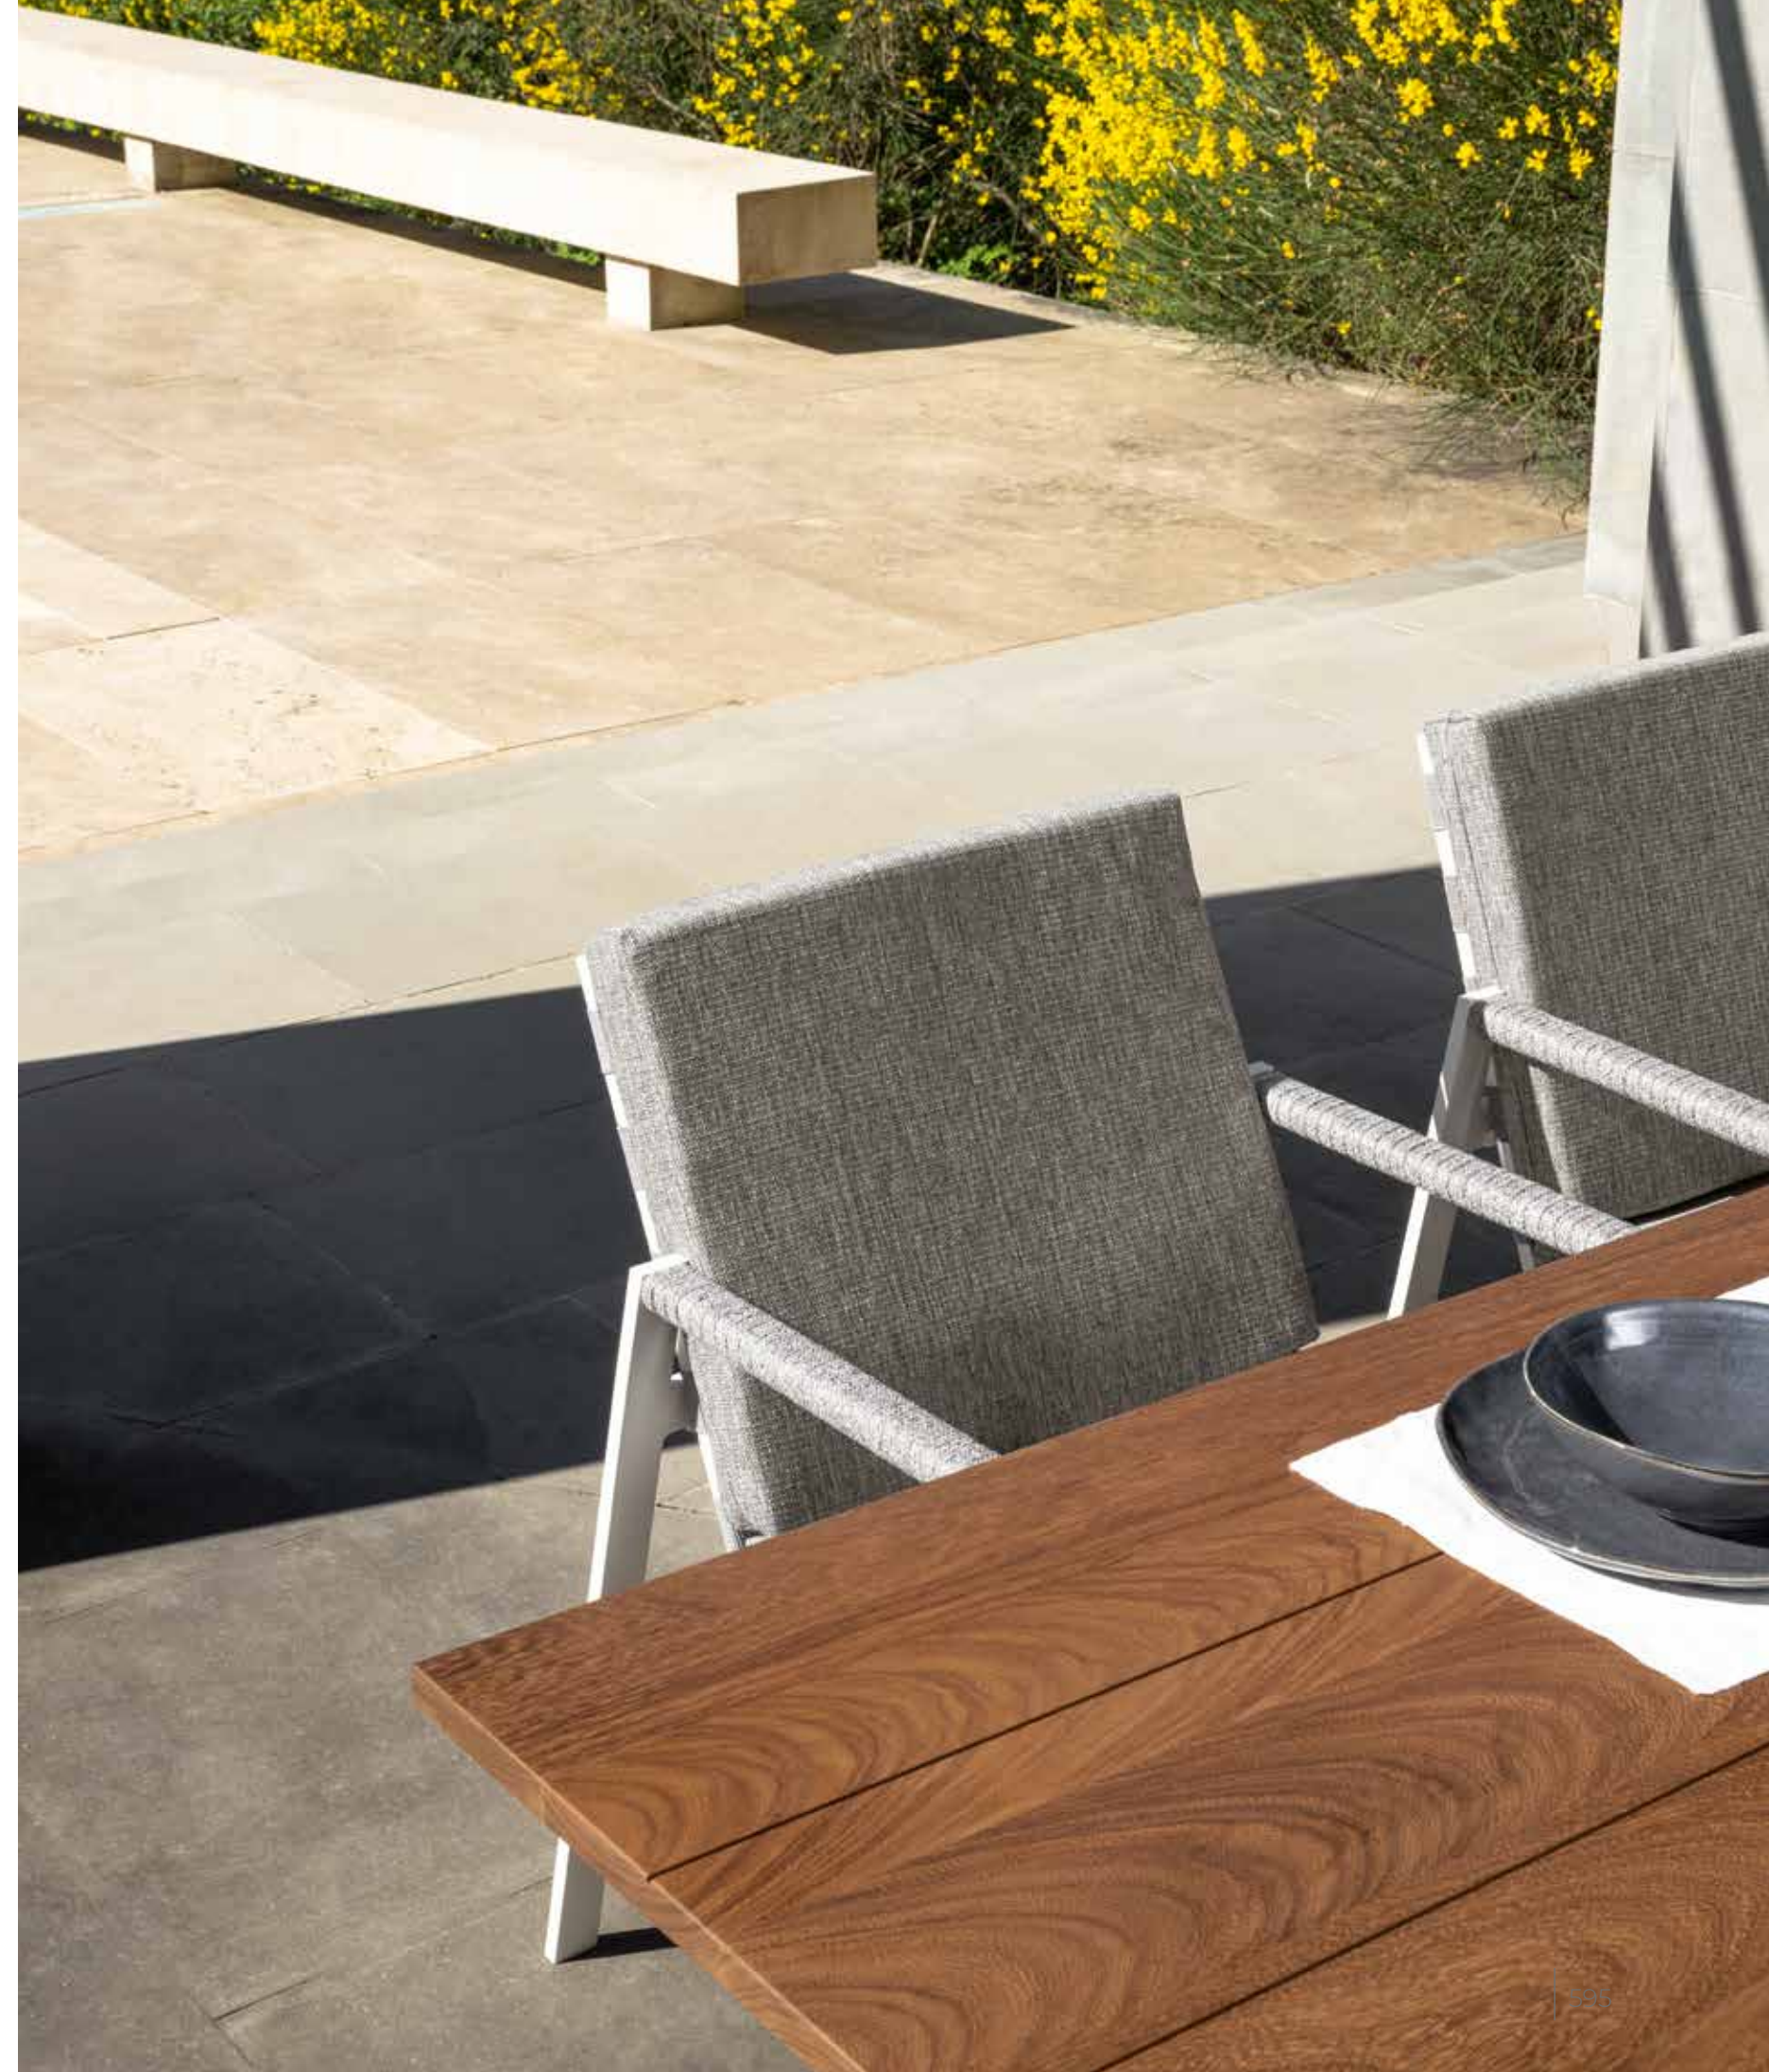

Cottagecollection

dining table & dining armchair
frame in white colour
cushions in light grey colour