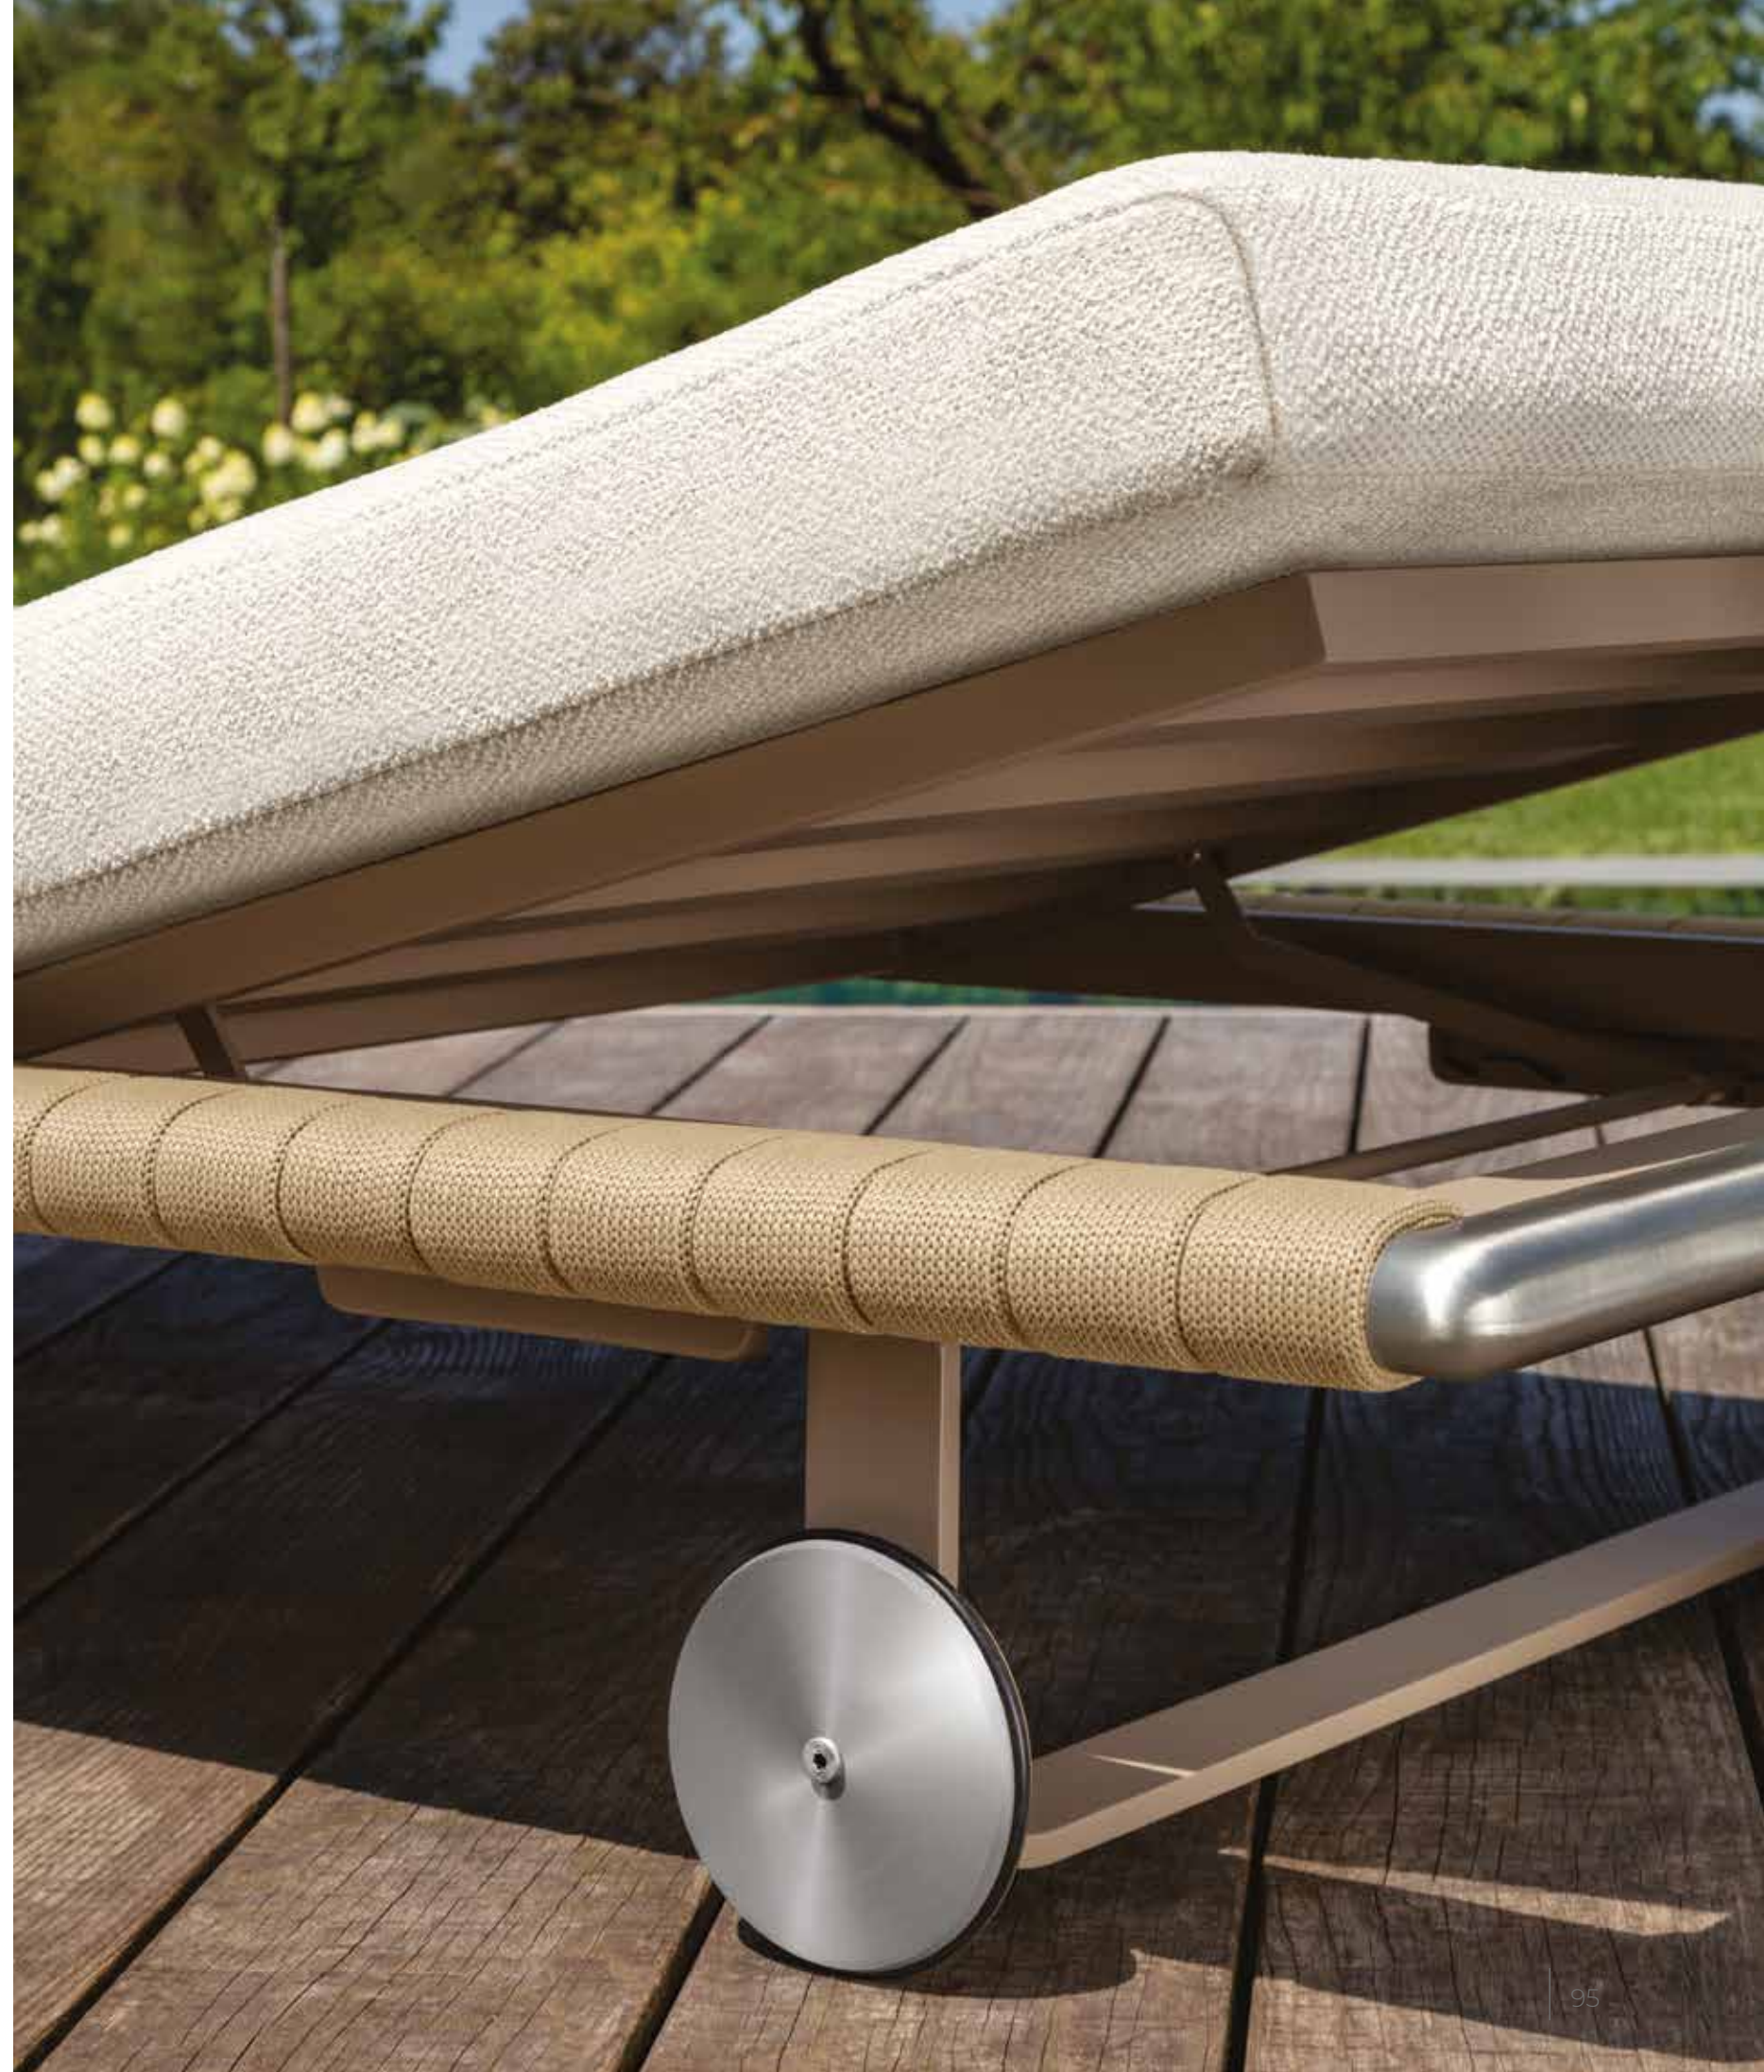

Georgecollection

sunbed
stainless steel frame
cushions in natural ivory colour
belt in dove colour

Georgecollection

lounge folding chair
stainless steel frame
cushions in stripe mud colour
dark grey colour rope
table top ø 60 accoya wood in natural teak colour