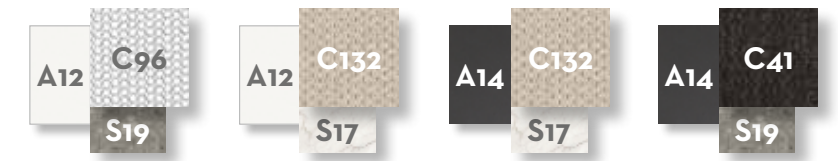

Width	Depth	Height	H. armrest	H. seat	H. cushion
110	95	68	60	42	24