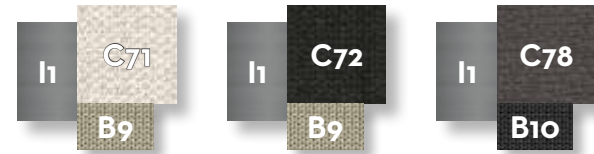

SOFA LOUNGE DX / CODE: GEOLONDX

Width 90 | Depth 170 | Height 65 | H. seat 39 | H. cushion 30

SOFA LOUNGE SX / CODE: GEOLONSX

Width 90 | Depth 170 | Height 65 | H. seat 39 | H. cushion 30

SOFA LOUNGE XL DX / CODE: GEOXLDX

Width 123 | Depth 143 | Height 65 | H. seat 39 | H. cushion 30

SOFA LOUNGE XL SX / CODE: GEOXLSX

Width 123 | Depth 143 | Height 65 | H. seat 39 | H. cushion 30

DAYBED / CODE: GEOBED

Width 146 | Depth 143 | Height 65 | H. seat 39 | H. cushion 30

LIVING ARMCHAIR / CODE: GEOPL

Width 86 | Depth 86 | Height 65 | H. seat 39 | H. cushion 15

LOUNGE FOLDING ARMCHAIR / CODE: GEOPLON

Width 65 | Depth 70 | Height 74 | H. seat 39 | H. cushion 3

COFFEE TABLE D60 / CODE: GEOTCD60

Width 60 | Depth 60 | Height 40

COFFEE TABLE 60X60 / CODE: GEOTC6060

Width 60 | Depth 60 | Height 40

COFFEE TABLE 80X80 / CODE: GEOTC8080

Width 80 | Depth 80 | Height 35

COFFEE TABLE 110X60 / CODE: GEOTC60110

Width 110 | Depth 60 | Height 35

SIDE TABLE 40X90 / CODE: GEOTL90

Width 40 | Depth 90 | Height 40