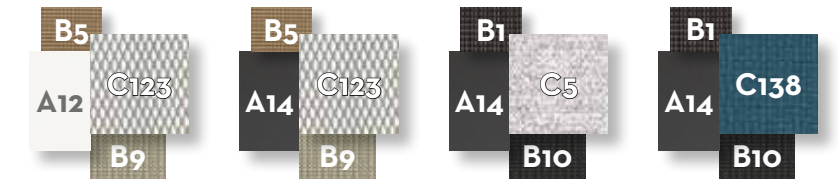

Width	Depth	Height	H. armrest	H. seat	H. cushion
235	105	85	52	38	20