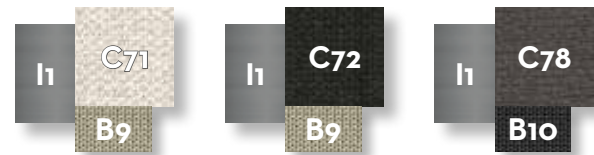

Width 123 | Depth 143 | Height 65 | H. seat 39 | H. cushion 30

DAYBED / CODE: GEOBED

Width 146 | Depth 143 | Height 65 | H. seat 39 | H. cushion 30

LIVING ARMCHAIR / CODE: GEOPL

Width 86 | Depth 86 | Height 65 | H. seat 39 | H. cushion 15